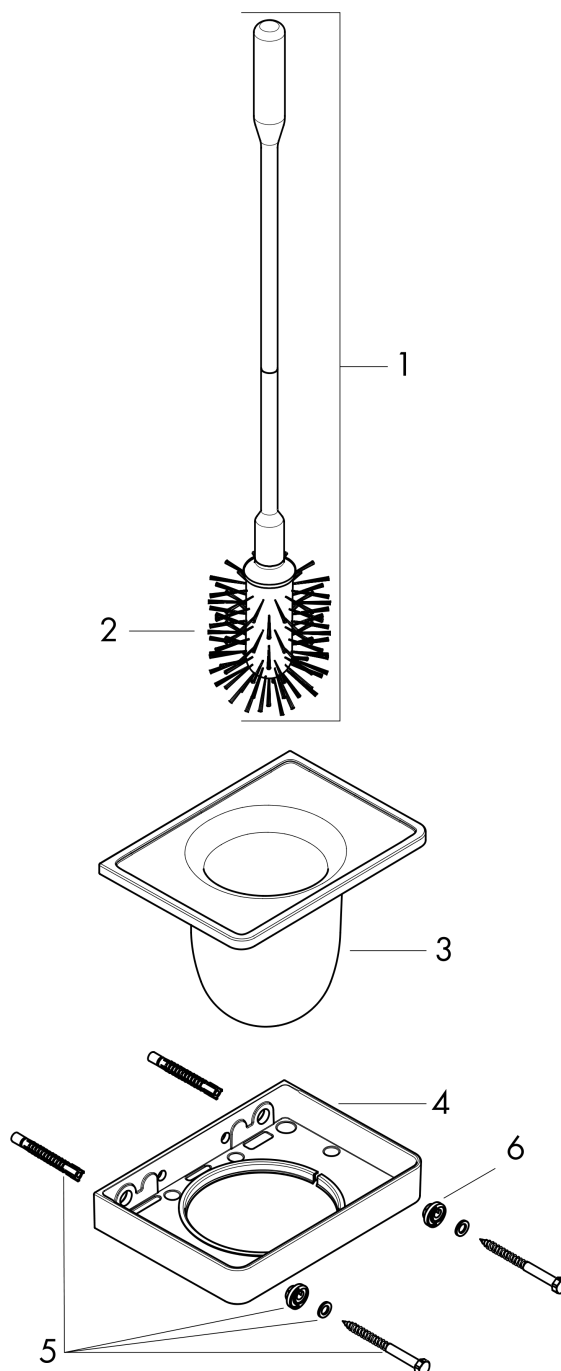

### Features

- Wall-mounted
- Metal
- Material recess: Glass
- With removable insert
- With mounting material
- Concealed fastening
- Diameter of drilled hole: 6 mm

### Scale drawing

**AXOR Universal Softsquare**  
**Toilet Brush with Holder, Wall-Mounted**  
Finishes : Part no. : 42835000

## Exploded drawing

Year of production: >11/14

**AXOR Universal Softsquare**  
**Toilet Brush with Holder, Wall-Mounted**  
 Finishes : Part no. : **42835000**

## Spare parts list

Year of production: >11/14

Pos.		Part no.	Price	PU
1	stick with brush	92439000	-	1
2	WC-brush white Ø 66 mm	40088000	-	1
3	cup on its own	92438000	-	1
4	support element	92426000	-	1
5	mounting set	92841000	-	1
6	excentric socket	97604000	-	1
a	set of adapters	42870000	-	1