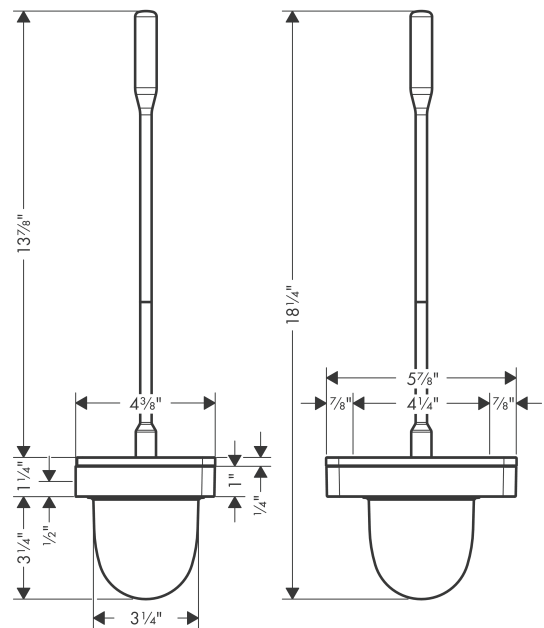

**AXOR Universal Softsquare  
Toilet Brush with Holder, Wall-Mounted**  
Finishes : Part no. : **42835000**

### Features

- Wall-mounted
- Metal
- Material recess: Glass
- With removable insert
- With mounting material
- Concealed fastening
- Diameter of drilled hole: 6 mm

### Scale drawing

**AXOR Universal Softsquare**  
**Toilet Brush with Holder, Wall-Mounted**  
Finishes : Part no. : 42835000

## Spare parts list

Year of production: >11/14

Pos.		Part no.	Price	PU
1	stick with brush	92439000	-	1
2	WC-brush white Ø 66 mm	40088000	-	1
3	cup on its own	92438000	-	1
4	support element	92426000	-	1
5	mounting set	92841000	-	1
6	excentric socket	97604000	-	1
a	set of adapters	42870000	-	1